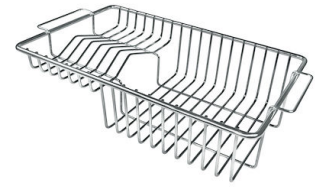

White bowl
8153 100

Black grid
8100 617

Black grid
8100 651

**Graters kit with ring-holder and
food collection tray**
8159 101

* only in combination with the accessory
8644 101

**Iroko-wood sliding chopping board
with stainless steel colander**
8644 044

Stainless steel perforated tray

8151 000

* only in combination with the accessory
8644 101

**Stainless steel perforated tray PVD
Gold**

8151 009

* only in combination with the accessory
8644 101

Stainless steel plate rack